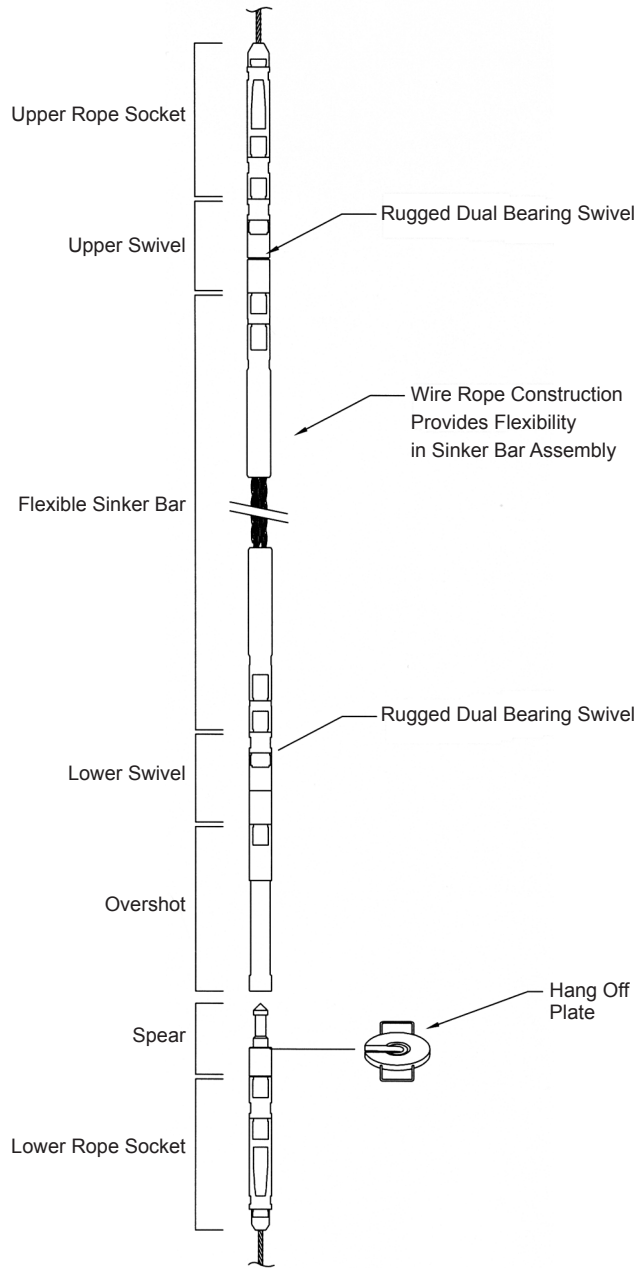

Cooper/Logan Cable Guided Fishing Assembly with Flexible Sinker Bar

OUTSIDE DIAMETER (INCHES)		1-3/8	1-11/16	2-1/8 Knuckle
COMPLETE ASSEMBLY	Logan Part No.
SWIVEL	Logan Part No.	LCM47-100	LCM98-100	LCM71-100
FLEXIBLE SINKER BAR	Logan Part No.	LCM45-100	LCM97-100	LCM42-100
ROPE SOCKET – UPPER	Logan Part No.	LCM49-100	LCM12-102	LCM72-100
ROPE SOCKET – LOWER	Logan Part No.	LCM49-100	LCM12-102	LCM72-100
KNUCKLE JOINT	Logan Part No.	LCM92-100	LCM93-102	LCM94-100

ACCESSORIES

T-BAR CLAMP ASSEMBLY	Logan Part No.	LCM01-104	LCM01-104	LCM01-104
SPEAR HEAD OVERSHOT	Logan Part No.	LCM48-100	LCM76-100	LCM65-100